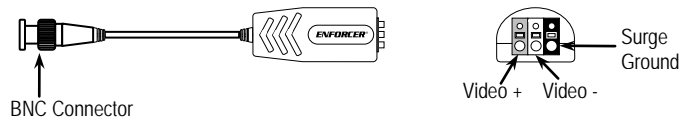

Overview:

Screwless Terminals		
Gray	White	Black
Video +	Video -	Surge Ground

Note: Grounding wire is only needed for optional surge protection.