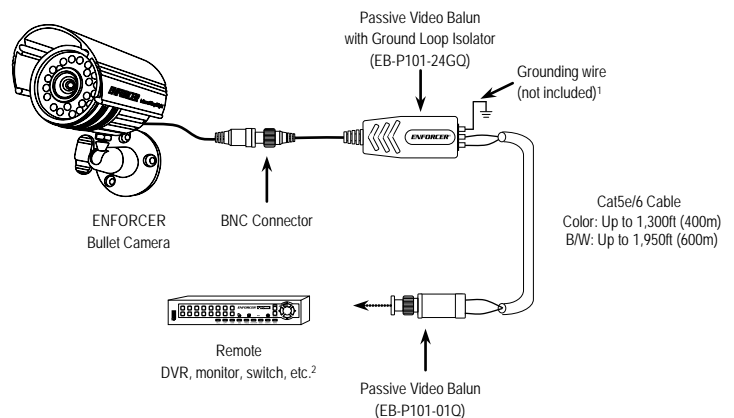

#### Overview:

Screwless Terminals		
Gray	White	Black
Video +	Video -	Surge Ground

Note: Grounding wire is only needed for optional surge protection.

#### Sample Application:

Installing the EB-P101-24GQ on the camera side