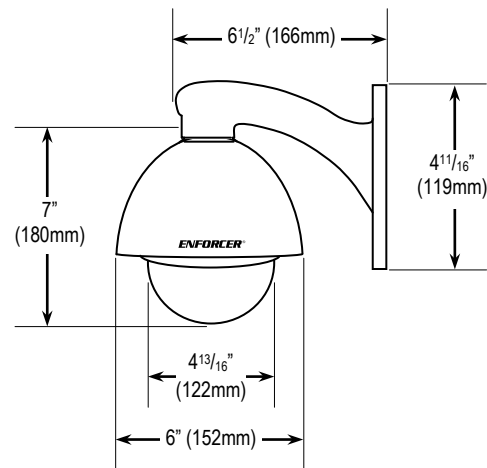

Dimensions:

Optional Mounting Brackets:

EV-7100CEILM

EV-7100POLEM

EV-7100CORNM

EV-7100FLUSM

SECO-LARM® U.S.A., Inc.

16842 Millikan Avenue, Irvine, CA 92606

Phone: (949) 261-2999 | (800) 662-0800 Fax: (949) 261-7326

Website: www.seco-larm.com Email: sales@seco-larm.com

Copyright 2014 © SECO-LARM U.S.A., Inc. All rights reserved. The SECO-LARM policy is one of continual development. For that reason, SECO-LARM reserves the right to change prices and specifications without notice. SECO-LARM is not responsible for misprints.

SECO-LARM® ENFORCER® CRIMEBUSTER® CBSLI®

PL_EV-7605-NYWQ_1405.docx