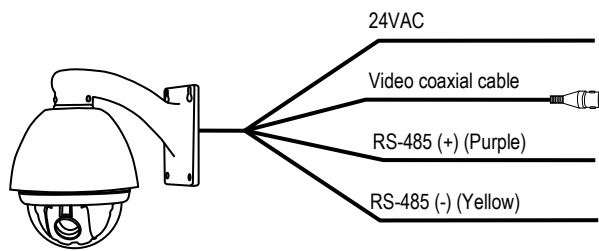

**Privacy
Masks**

Up to eight privacy masks can be created to cover areas or objects

**Day
and
Night**

True Day and Night with IR cut filter (ICR)

**Indoor
Outdoor**

Rugged construction for indoor or outdoor use

Basic Installation:

Connect to a device with an RS-485 port (such as a DVR or PTZ controller) to control the camera remotely.

On-Screen Display:

Simulated screen image shown.

SECO-LARM® U.S.A., Inc.

16842 Millikan Avenue, Irvine, CA 92606