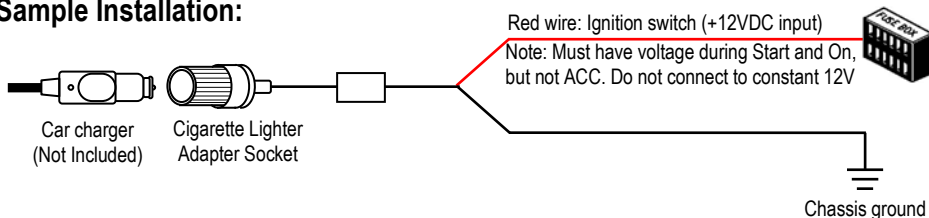

ENFORCER®

DC-ACC-CS1Q Cigarette Lighter Adapter Socket Manual

Features:

The Enforcer cigarette lighter adapter socket is installed directly to the fuse box giving a separate socket for connecting accessories equipped with a standard cigarette lighter power plug. This allows for cleaner installation, frees up the existing cigarette lighter, and is controlled by the ignition switch, thus ensuring accessories don't remain powered and drain the battery when vehicle is off.

Specifications:

Input	12V
Output	12V 2A
Low Voltage Circuit Protection	Yes. Camera will shut down when the voltage is lower than 11.8V
Length	98" (2.5m)
Weight	3 oz. (81g)

Sample Installation:

1. Connect the red wire of the cigarette lighter adapter socket to the fuse box's ignition switch.
2. Connect the black wire of the cigarette lighter adapter socket to chassis ground.
3. Plug the car charger into cigarette lighter adapter socket.

Note: To avoid accidentally draining the car's battery, do not connect to fuse connectors that have constant power even when ignition is off.

WARRANTY: This SECO-LARM product is warranted against defects in material and workmanship while used in normal service for 1 (one) year from the date of sale to the original customer.

NOTICE: The information and specifications printed in this manual are current at the time of publication. However, the SECO-LARM policy is one of continual development and improvement. For this reason, SECO-LARM reserves the right to change specifications without notice. SECO-LARM is also not responsible for misprints or typographical errors.

Copyright © 2014 SECO-LARM U.S.A., Inc. All rights reserved. This material may not be reproduced or copied, in whole or in part, without the written permission of SECO-LARM.

SECO-LARM® U.S.A., Inc.

16842 Millikan Avenue, Irvine, CA 92606
Phone: (949) 261-2999 | (800) 662-0800

Website: www.seco-larm.com
Email: sales@seco-larm.com

PITTW5

MiDC-ACC-CS1Q_140818.docx