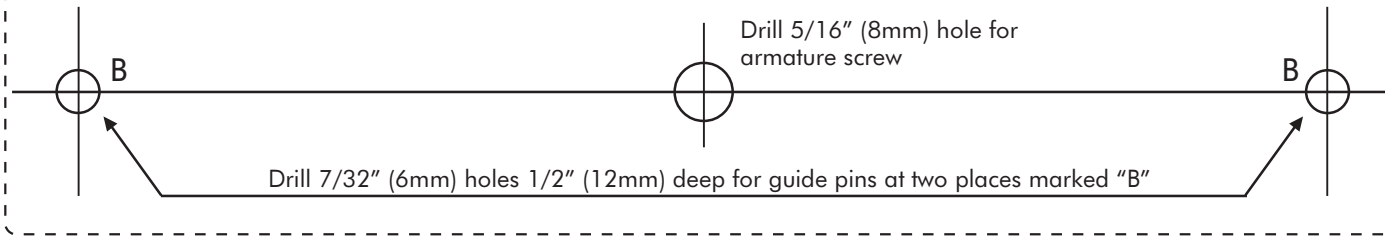

TEMPLATE FOR SECO-LARM E-941SA-600

Magnet

**PLACE AGAINST  
HEADER**

FOLD ON DOTTED LINE

FOLD ON DOTTED LINE

Armature

**PLACE AGAINST  
DOOR**

TEMPLATE FOR SECO-LARM E-941SA-1200 & E-941SA-1KP2

Magnet

**PLACE AGAINST HEADER**

FOLD ON DOTTED LINE

FOLD ON DOTTED LINE

**PLACE AGAINST DOOR**

Armature