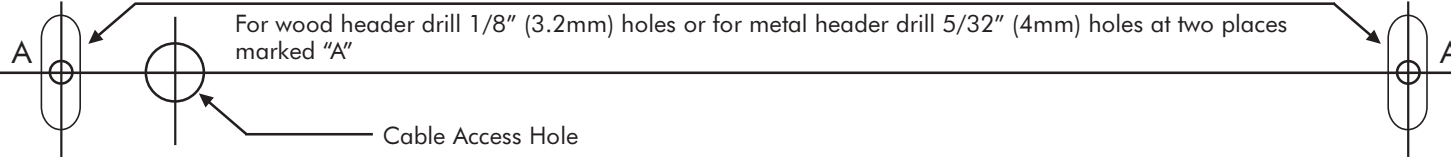

TEMPLATE FOR SECO-LARM E-941SA-600

Magnet

**PLACE AGAINST  
HEADER**

FOLD ON DOTTED LINE

FOLD ON DOTTED LINE

Armature

**PLACE AGAINST  
DOOR**

TEMPLATE FOR SECO-LARM E-941SA-1200 & E-941SA-1KP2

Magnet

**PLACE AGAINST HEADER**

FOLD ON DOTTED LINE

FOLD ON DOTTED LINE

**PLACE AGAINST DOOR**

Armature