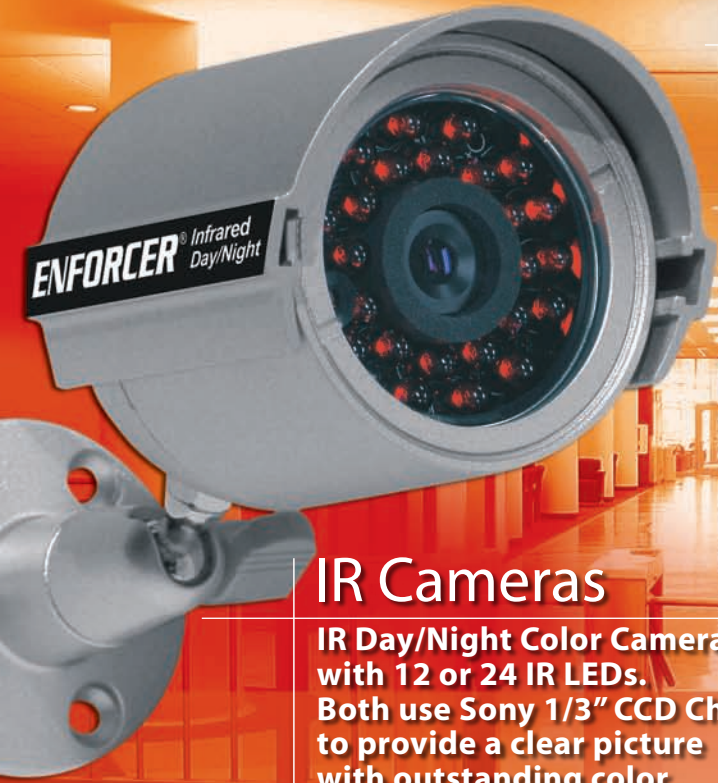

Security Day and Night

IR Cameras

IR Day/Night Color Cameras with 12 or 24 IR LEDs. Both use Sony 1/3" CCD Chips to provide a clear picture with outstanding color.

Electromagnetic Locks

SECO-LARM offers a complete line of easy-to-install electromagnetic locks for interior and exterior use (from 80 to 1,500 pounds).