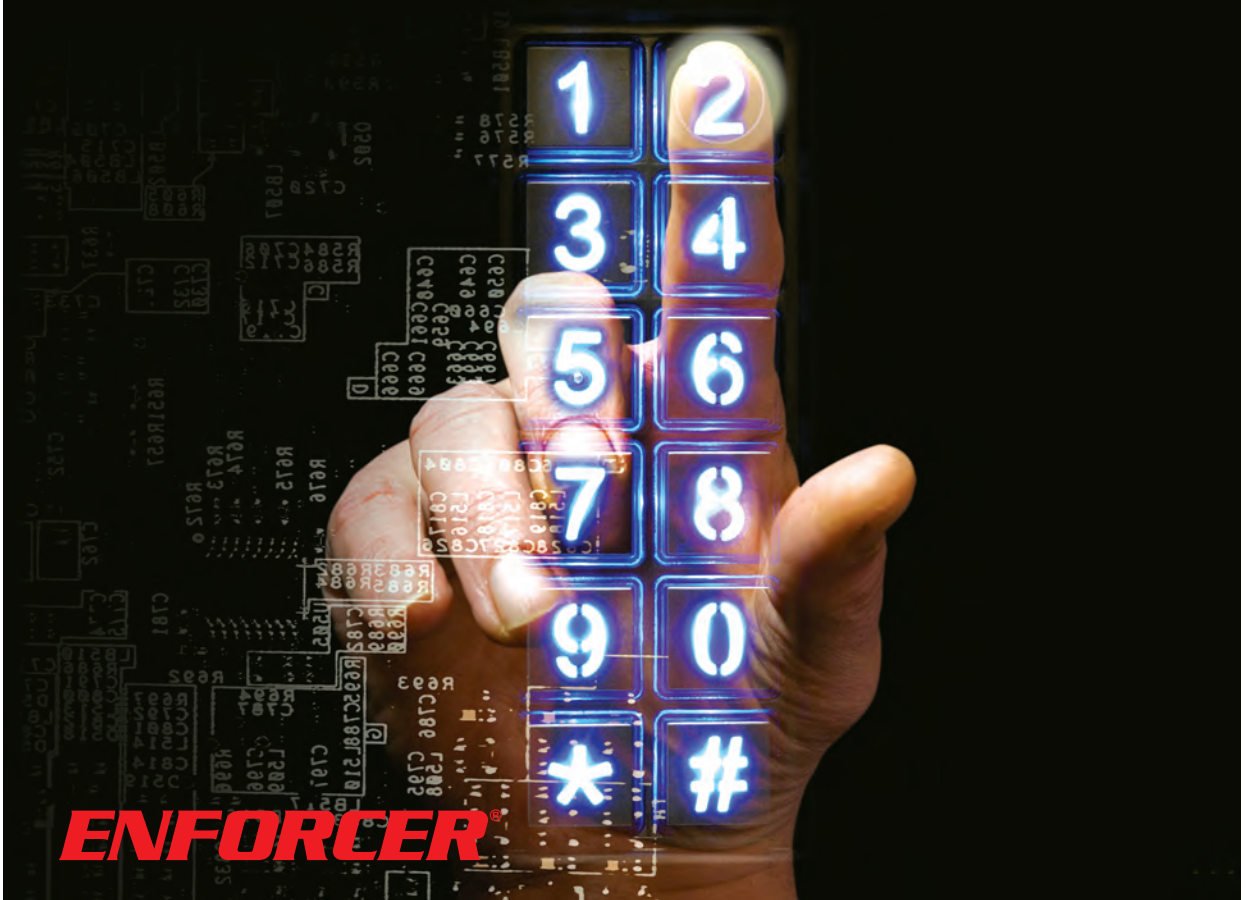

# Security at Your Fingertips

## Outdoor Mullion Keypads

**SK-2323-SDQ** Stand-Alone Keypad

**SK-2323-SPQ** Stand-Alone Keypad With Built-in Proximity Reader

- 1,010 User codes (Output #1: 1,000 Users, Output #2: 10 Users).
- 2 Form C relays.
- Each relay output programmable from 1-99 seconds or toggle.
- 2 Multi-colored, multi-function status LEDs.
- Backlit keys for easy nighttime use.
- Rugged aluminum construction.
- Weatherproof for outdoor use.

**SK-2323-SPQ** only:

- Built-in proximity card reader.
- 3 programmable access modes:  
• Card Only, Card or code, Card and Code.
- Proximity cards and Proximity tags sold separately.

\*Sold separately