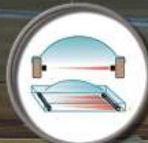

Invisible Barriers

Multi-Photobeam Curtain Sensor

Range:
25 ft. outdoor
50 ft. indoor

Two sizes to choose from:
6-Beam, 44" tall
4-Beam, 22" tall

Slim-Line Design
[7/8" x 1⁵/₁₆"]

Fits inside most
window/door frames.

ENFORCER®

- Use in security and access control applications, especially where PIRs or glassbreak sensors are not suitable.
- Rugged aluminum construction.
- Trigger by breaking single or two adjacent beams.
- LED for simple alignment.
- No synchronization wires required.
- N.O./N.C. 1A relay output.

Skylights

SECO-LARM®

Phone	949.261.2999 (CA & Int'l) 800.662.0800
Email	sales@seco-larm.com
Website	www.seco-larm.com