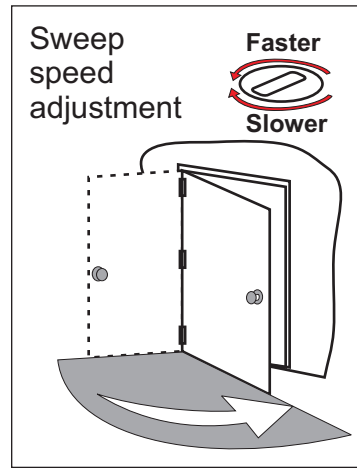

# INSTALLATION TEMPLATE FOR ENFORCER DOOR CLOSER

Model: SD-C141S  
For Left-Hand Door

# INSTALLATION TEMPLATE FOR ENFORCER DOOR CLOSER

Model: SD-C141S

For Right-Hand Door

DOOR EDGE

Fold across top of door

Door Closer Standard Installation for Right-Hand Door

5-1/8" (130mm)

Set this end to the left side of door