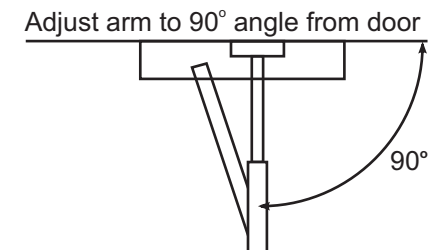

# INSTALLATION TEMPLATE FOR ENFORCER DOOR CLOSER

Model: SD-C141S  
For Left-Hand Door

# INSTALLATION TEMPLATE FOR ENFORCER DOOR CLOSER

Model: SD-C141S

For Right-Hand Door

DOOR EDGE

Fold across top of door

Door Closer Standard Installation for Right-Hand Door

5-1/8" (130mm)

Set this end to the left side of door