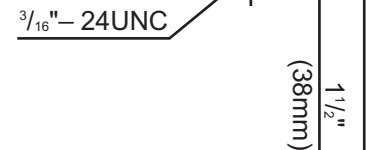

# INSTALLATION TEMPLATE FOR ENFORCER DOOR CLOSER

Model: SD-C141S  
For Left-Hand Door

# INSTALLATION TEMPLATE FOR ENFORCER DOOR CLOSER

Model: SD-C141S

For Right-Hand Door

DOOR EDGE

Fold across top of door

Door Closer Standard Installation for Right-Hand Door

5-1/8" (130mm)

Set this end to the left side of door