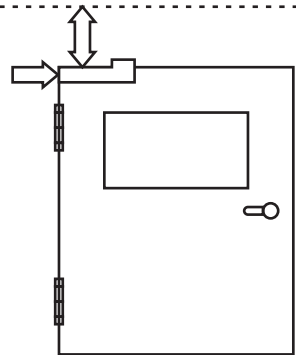

# INSTALLATION TEMPLATE FOR ENFORCER DOOR CLOSER

Model: SD-C141S  
For Left-Hand Door

# INSTALLATION TEMPLATE FOR ENFORCER DOOR CLOSER

Model: SD-C141S

For Right-Hand Door

DOOR EDGE

Fold across top of door

Door Closer Standard Installation for Right-Hand Door

5-1/8" (130mm)

Set this end to the left side of door