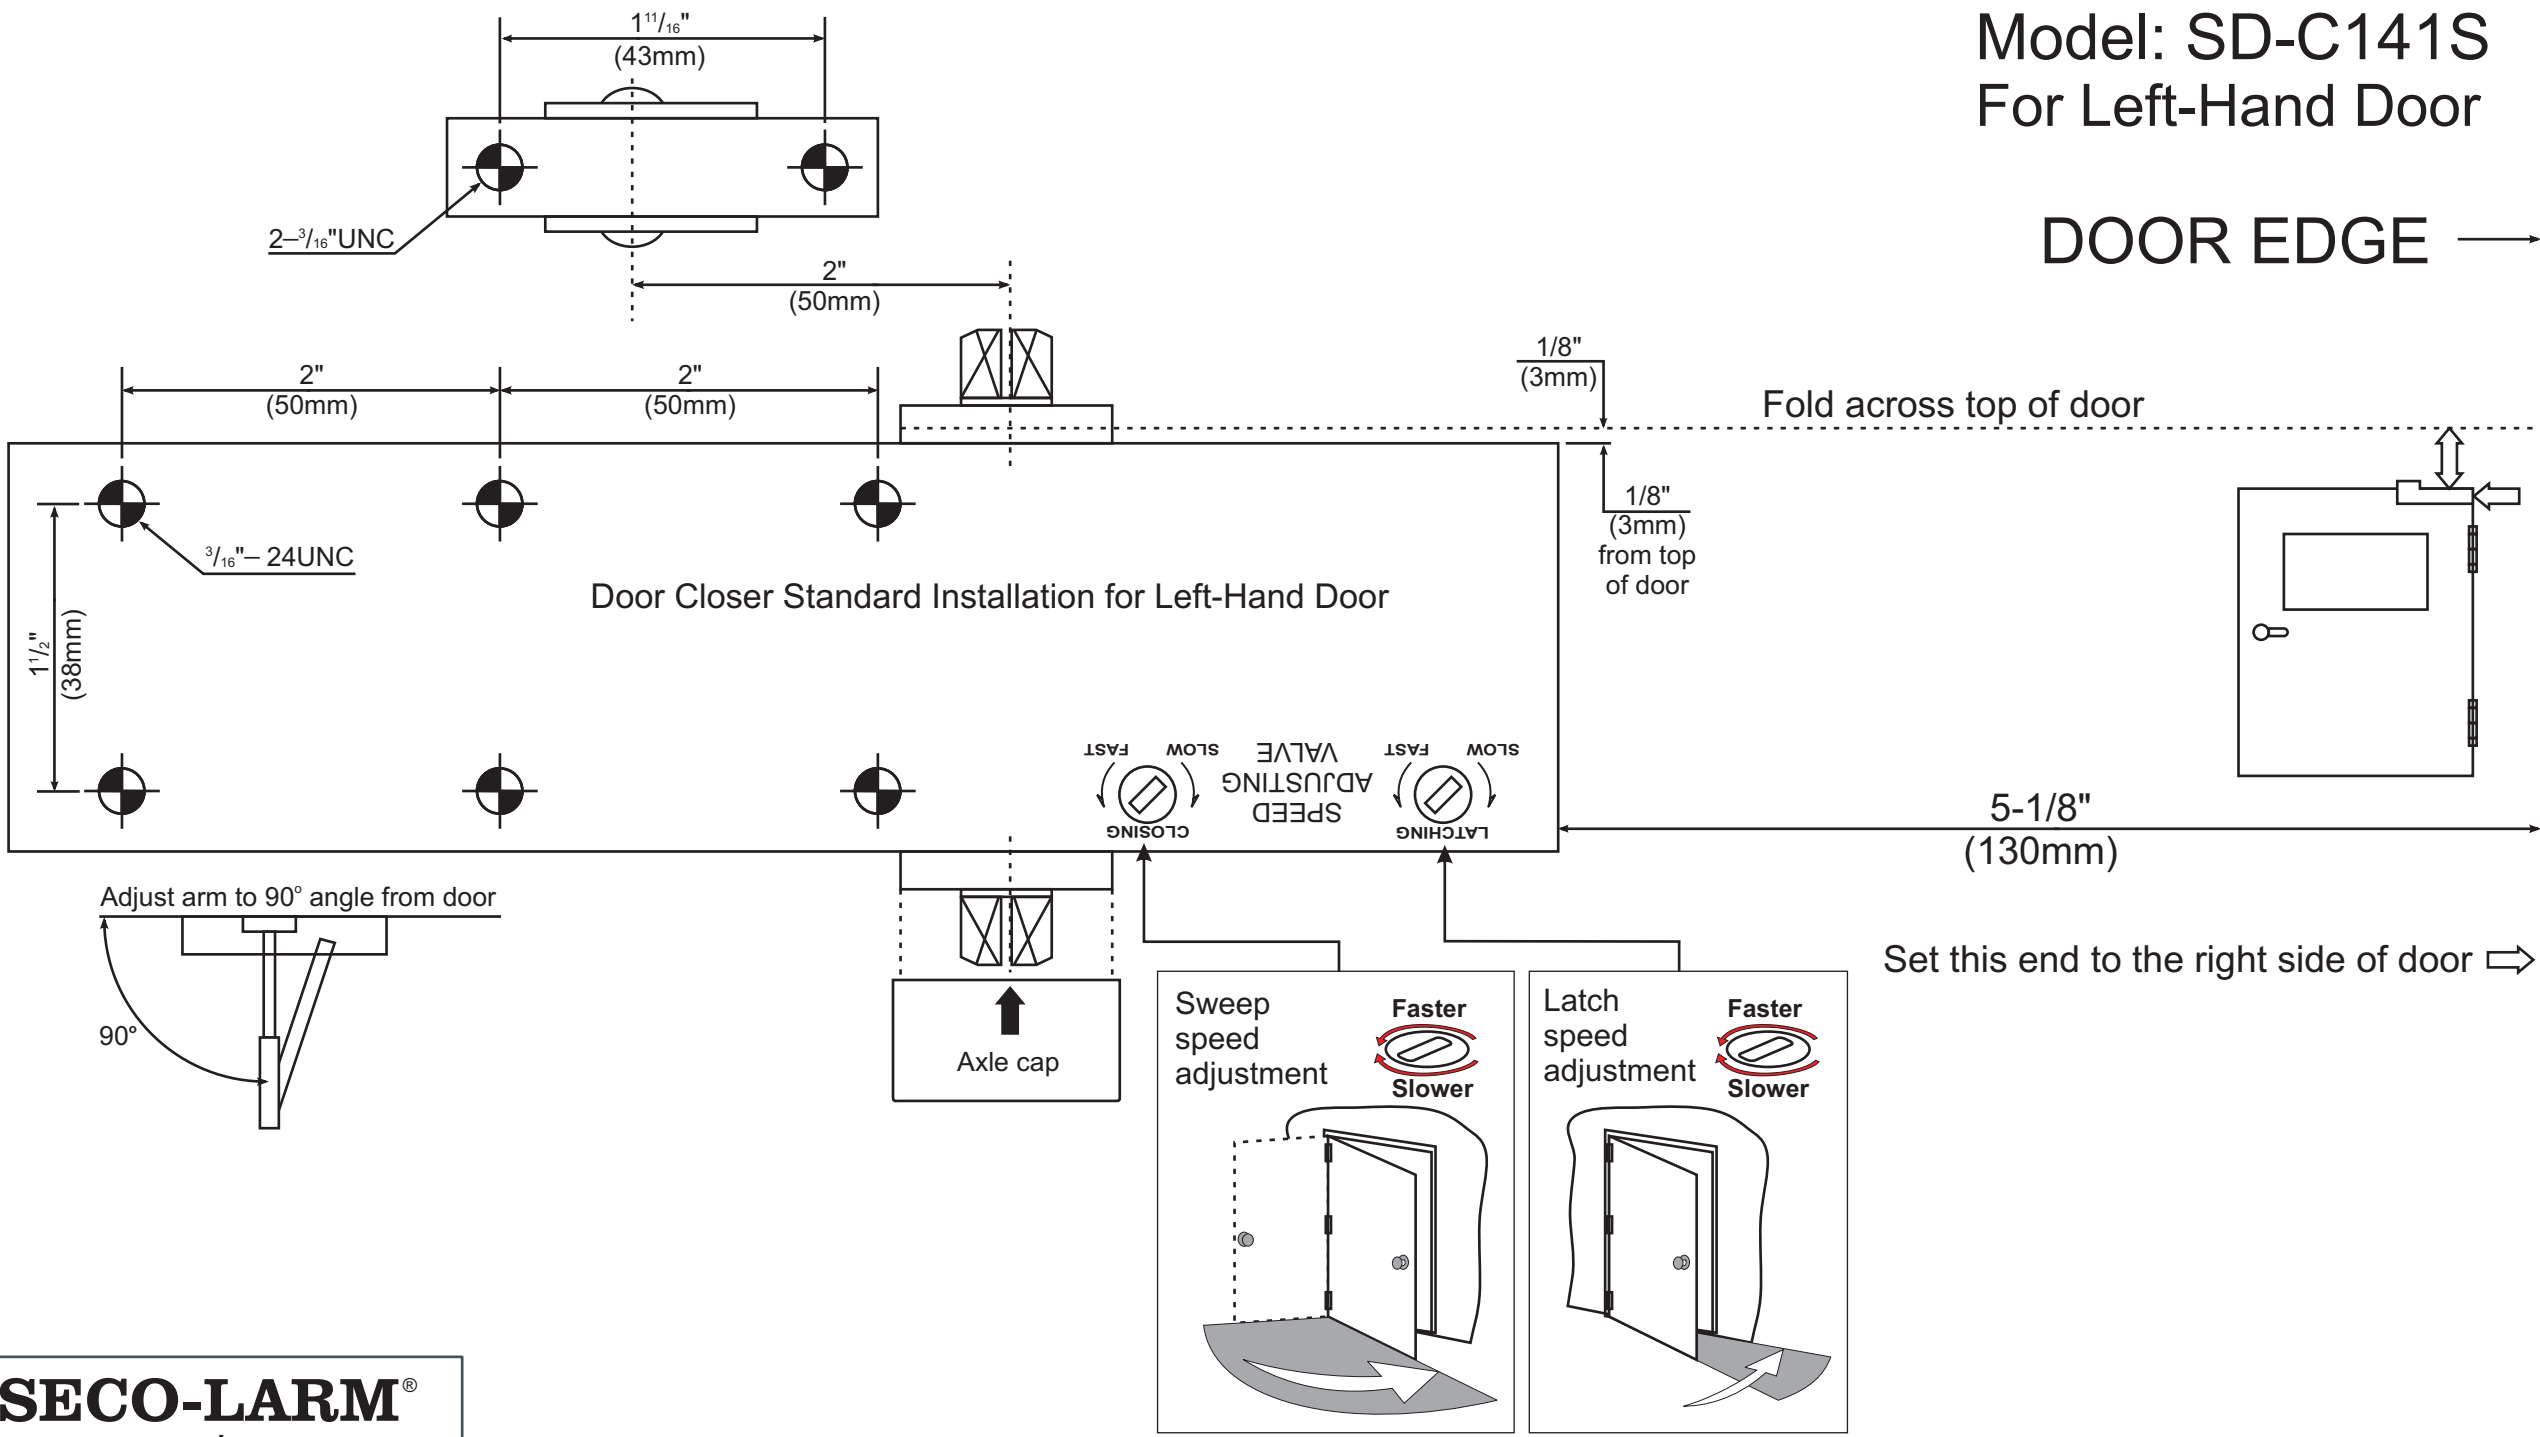

# INSTALLATION TEMPLATE FOR ENFORCER DOOR CLOSER

Model: SD-C141S  
For Left-Hand Door

# INSTALLATION TEMPLATE FOR ENFORCER DOOR CLOSER

Model: SD-C141S

For Right-Hand Door

DOOR EDGE

Fold across top of door

Door Closer Standard Installation for Right-Hand Door

5-1/8" (130mm)

Set this end to the left side of door