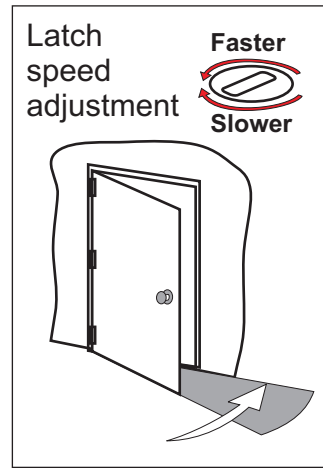

# INSTALLATION TEMPLATE FOR ENFORCER DOOR CLOSER

Model: SD-C141S  
For Left-Hand Door

# INSTALLATION TEMPLATE FOR ENFORCER DOOR CLOSER

Model: SD-C141S

For Right-Hand Door

DOOR EDGE

Fold across top of door

Door Closer Standard Installation for Right-Hand Door

5-1/8" (130mm)

Set this end to the left side of door