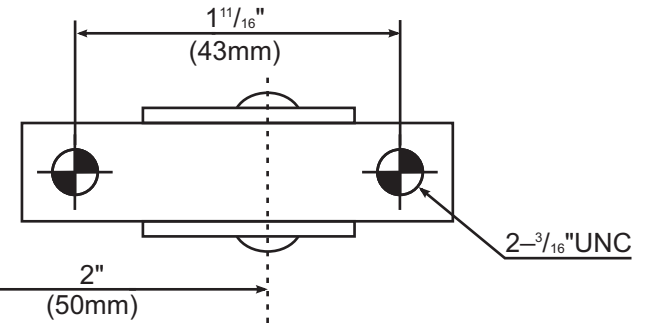

# INSTALLATION TEMPLATE FOR ENFORCER DOOR CLOSER

Model: SD-C141S  
For Left-Hand Door

# INSTALLATION TEMPLATE FOR ENFORCER DOOR CLOSER

Model: SD-C141S

For Right-Hand Door

DOOR EDGE

Fold across top of door

Door Closer Standard Installation for Right-Hand Door

5-1/8" (130mm)

Set this end to the left side of door