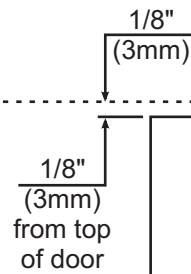

# INSTALLATION TEMPLATE FOR ENFORCER DOOR CLOSER

Model: SD-C141S  
For Left-Hand Door

# INSTALLATION TEMPLATE FOR ENFORCER DOOR CLOSER

Model: SD-C141S

For Right-Hand Door

DOOR EDGE

Fold across top of door

Door Closer Standard Installation for Right-Hand Door

5-1/8" (130mm)

Set this end to the left side of door