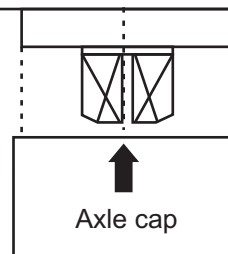

# INSTALLATION TEMPLATE FOR ENFORCER DOOR CLOSER

Model: SD-C141S  
For Left-Hand Door

# INSTALLATION TEMPLATE FOR ENFORCER DOOR CLOSER

Model: SD-C141S

For Right-Hand Door

DOOR EDGE

Fold across top of door

Door Closer Standard Installation for Right-Hand Door

5-1/8" (130mm)

Set this end to the left side of door