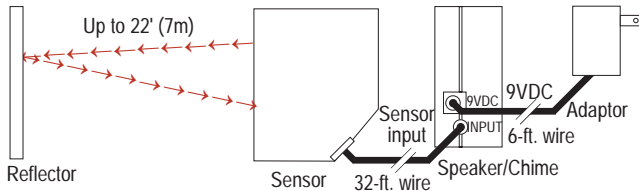

ENFORCER®

Sensors

E-931CS22RRC Entry Alert System – Range: 22 ft. (7m)

- ▶ For monitoring an entrance, or use as an entrance indicator.
- ▶ Photoelectric beam sensor.
- ▶ Range: Up to 22 feet (7m)
- ▶ Makes “ding-dong” or siren sound if beam is interrupted.
- ▶ Speaker volume can be adjusted or turned off.
- ▶ In siren mode, sounding time adjustable from 3 to 30 seconds.
- ▶ 9VDC adaptor included.
- ▶ All components plug into each other. No hard wiring required.
- ▶ Includes the following:
 - Retro-reflective photoelectric sensor.
 - Reflector.
 - Speaker/electronic chime.
 - 9VDC 200mA power adaptor.
 - Mounting brackets for sensor, reflector and chime.

WIRING:

ACCESSORIES

E-931CS22RRC Counter

- ▶ Automatically tracks how often the E-931CS22RRC is triggered.
- ▶ Push buttons to manually add to or subtract from counter, or to reset to zero.
- ▶ Plugs into speaker - no wiring needed.
- ▶ Mounting bracket included.

E-931ACC-S Speaker

- ▶ Additional speaker / electronic chime.
- ▶ Use any standard stereo cord with 1/8" stereo plug.

SPECIFICATIONS:

	E-931CS22RRC
Type	Retro-Reflective
Sensing Range	22' (7m)
Supply Voltage	9VDC adaptor included
Total Current Consumption	100mA Max.
Stand-by Current	25mA
Ambient Temperature	-4° ~ 122° F (-20° ~ 50° C)
Speaker Response Time	Chime: ~1 sec., Alarm: 30 sec.
Speaker Volume	Adjustable from 0 ~ max.
Alarm Time Range	Adjustable 3-30sec. for alarm
Speaker Output	Chime/Off/Alarm (Select by switch)
Mounting Brackets	3 included