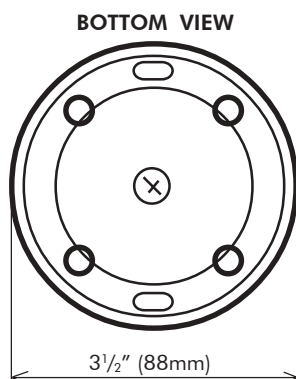

EVA-F5521-3 – Optional power cord. For easy connection of dome or bullet camera to power supply.

DIMENSIONS:

SPECIFICATIONS:

	EV-1223B12 (EIA)	EV-1224C12 (NTSC)
Type	Black and White Dome Cameras	Color Dome Cameras
Chip	1/3" CCD, Sharp	1/3" CCD, Sony
Resolution	400 TV lines	420 TV lines
Pickup elements	512 x 492 pixels	270,000 pixels
Scanning system	2:1 interlace V: 60Hz, H: 15.734KHz	2:1 interlace V: 59.94Hz, H: 15.734KHz
Sync	Internal	Internal
Video output	1 Vp-p composite output, 75 ohms	1 Vp-p composite output, 75 ohms
Lens mount	F3.6mm (lens included)	F4.3mm (lens included)
Minimum illumination	0.08 lux	1.0 lux
Gamma correction	0.45	0.45
S/N ratio	48dB	50dB
Shutter control	Auto Electronic Shutter 1/60~1/100,000 sec.	Auto Electronic Shutter 1/60~1/100,000 sec.
Backlight compensation	N/A	Auto & Manual
Gain control	N/A	AGC
Power source	12VDC ± 10%	12VDC
Current consumption	125mA	60mA
Ambient temperature	14°~122° F (-10°~50° C)	14°~140° F (-10°~60° C)
Relative humidity	30 - 90%	30 - 90%
Dimensions	3 1/2" x 2 1/4" (88 x 57 mm)	3 1/2" x 2 1/4" (88 x 57 mm)
Weight	4.2 oz. (118g)	4.2 oz. (118g)