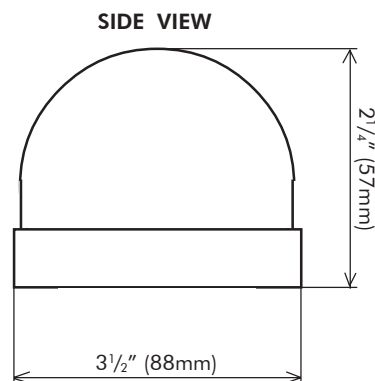

EVA-F5521-3 – Optional power cord. For easy connection of dome or bullet camera to power supply.

DIMENSIONS:

SPECIFICATIONS:

	EV-1223B12 (EIA)	EV-1224C12 (NTSC)
Type	Black and White Dome Cameras	Color Dome Cameras
Chip	1/3" CCD, Sharp	1/3" CCD, Sony
Resolution	400 TV lines	420 TV lines
Pickup elements	512 x 492 pixels	270,000 pixels
Scanning system	2:1 interlace V: 60Hz, H: 15.734KHz	2:1 interlace V: 59.94Hz, H: 15.734KHz
Sync	Internal	Internal
Video output	1 Vp-p composite output, 75 ohms	1 Vp-p composite output, 75 ohms
Lens mount	F3.6mm (lens included)	F4.3mm (lens included)
Minimum illumination	0.08 lux	1.0 lux
Gamma correction	0.45	0.45
S/N ratio	48dB	50dB
Shutter control	Auto Electronic Shutter 1/60~1/100,000 sec.	Auto Electronic Shutter 1/60~1/100,000 sec.
Backlight compensation	N/A	Auto & Manual
Gain control	N/A	AGC
Power source	12VDC ± 10%	12VDC
Current consumption	125mA	60mA
Ambient temperature	14°~122° F (-10°~50° C)	14°~140° F (-10°~60° C)
Relative humidity	30 - 90%	30 - 90%
Dimensions	3 1/2" x 2 1/4" (88 x 57 mm)	3 1/2" x 2 1/4" (88 x 57 mm)
Weight	4.2 oz. (118g)	4.2 oz. (118g)