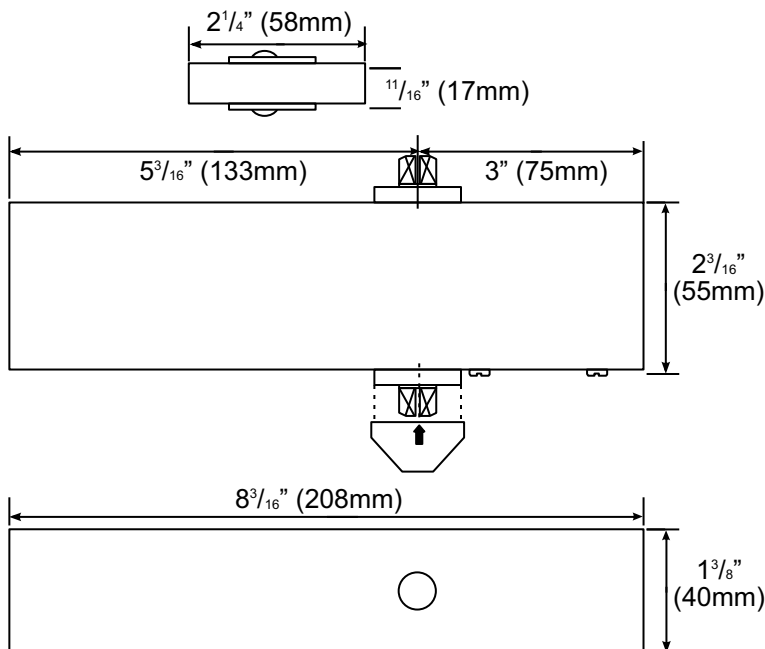

### SD-C141S

#### Features:

- ▶ Reversible non-handed design.
- ▶ Metal or wood doors up to 42" wide.
- ▶ Two independent valve adjustments for easy setting of sweep and latch speed.
- ▶ Narrow projection of 1<sup>3</sup>/<sub>8</sub>".
- ▶ Anodized aluminum body.
- ▶ Silver finish.
- ▶ Forged steel arms.
- ▶ Includes hardware.

#### Dimensions:

#### Specifications:

Door widths	Up to 42" (1.1m) wide
Door weight	Up to 143-lbs. (65kg.)
Door types	Metal or wood
Hand	Non-handed
Body	Anodized aluminum
Arm	Forged steel

Copyright 2010 SECO-LARM U.S.A., Inc. All rights reserved.