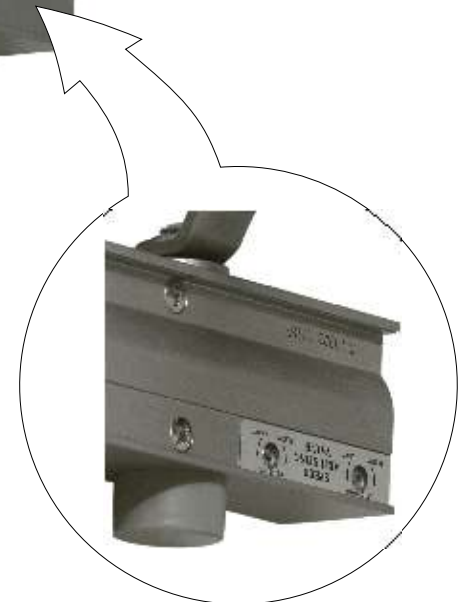

## Surface-Type Door Closer

### SD-C141S

#### Features:

- ▶ Reversible non-handed design.
- ▶ Metal or wood doors up to 42" wide.
- ▶ Two independent valve adjustments for easy setting of sweep and latch speed.
- ▶ Narrow projection of 1<sup>3</sup>/<sub>8</sub>".
- ▶ Anodized aluminum body.
- ▶ Silver finish.
- ▶ Forged steel arms.
- ▶ Includes hardware.

#### Specifications:

Door widths	Up to 42" (1.1m) wide
Door weight	Up to 143-lbs. (65kg.)
Door types	Metal or wood
Hand	Non-handed
Body	Anodized aluminum
Arm	Forged steel

Copyright 2010 SECO-LARM U.S.A., Inc. All rights reserved.