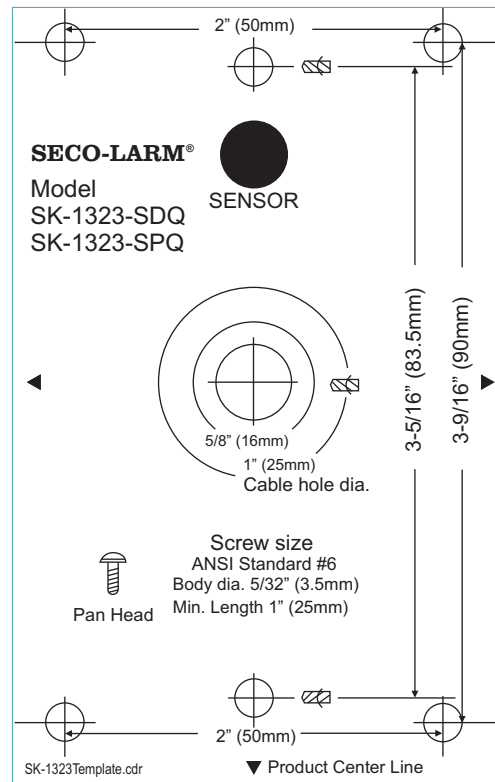

Outdoor Stand-Alone Weatherproof Keypad Mounting Templates

1:1