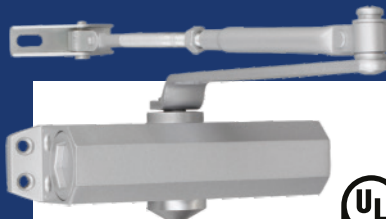

Best Helper

Door Closer Series

NEW

Surface-Type Door Closer with Back Check

Up to 330-lb, ANSI size 1~6
SD-C101-SBAQ

Grade 1 Door Closer

Up to 330-lb, ANSI size 1~6
SD-C101-SGQ

Door Closer

Up to 140-lb, ANSI size 3
SD-C131-SQ

Door Closer

Up to 100-lb, ANSI size 2
SD-C121-S1

Contact SECO-LARM for more information