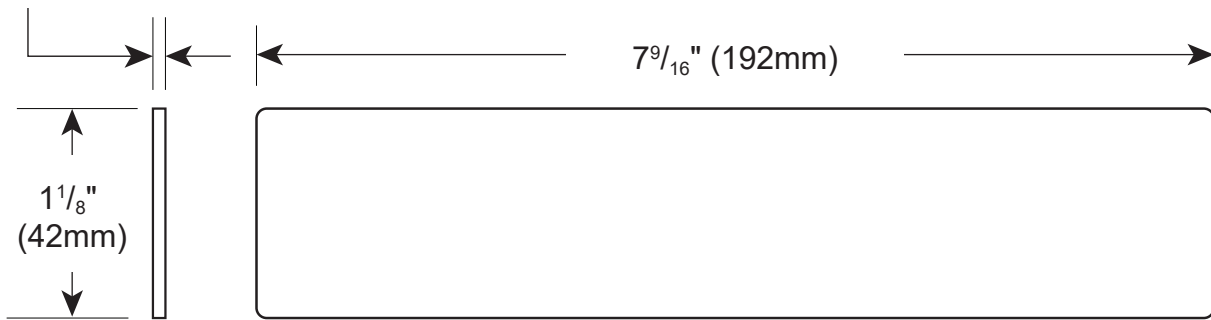

E-941S-600/UQ

U-Bracket

Spacer

Armature Plate Holder