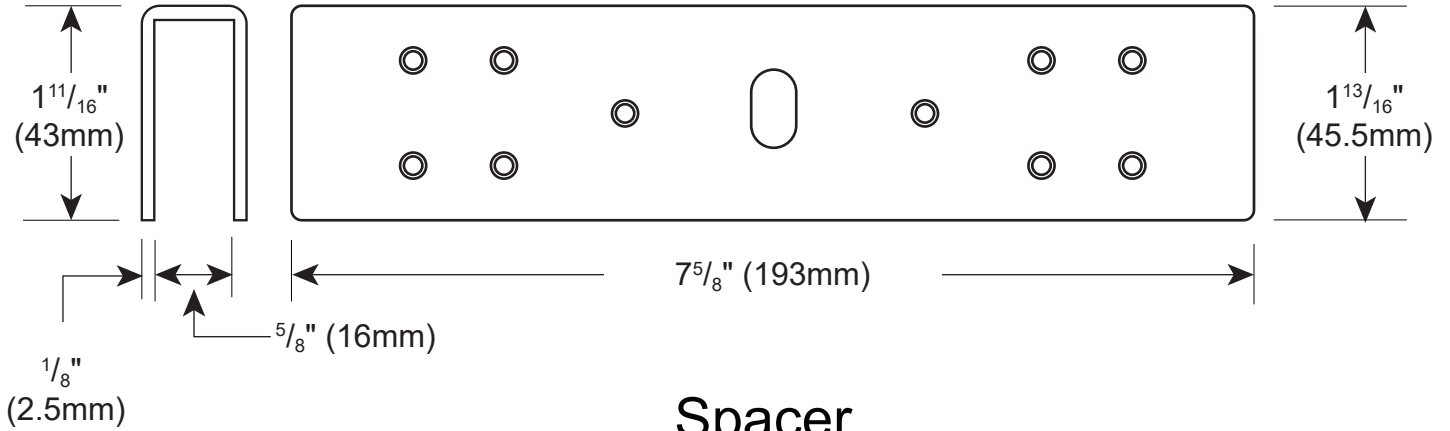

E-941S-600/UQ

U-Bracket

Spacer

Armature Plate Holder