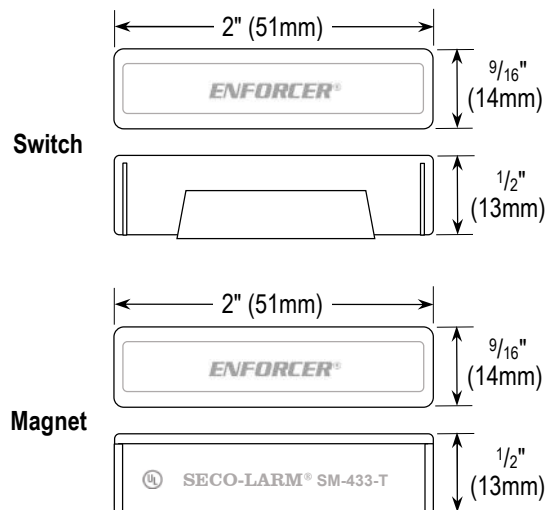

**SM-433-TQ/W** 1 1/4" (31mm) Gap, Closed Loop,  
Screw Terminals, White

**SM-433-TQ/B** 1 1/4" (31mm) Gap, Closed Loop,  
Screw Terminals, Brown

SM-433-TQ/W shown

### Features

- Surface-mount magnetic contacts
- Gold-plated terminals for longer expected life and reliability
- Screw terminals
- Cover hides mounting screws, terminal block, and wires
- Contact reed switch is SPST, iridium-plated to have a high melting point and Vickers hardness for higher power handling and longer expected life
- For closed loop circuits
- 1 1/4" (31mm) Gap
- Lifetime limited warranty

### Specifications

Model	SM-433-TQ/W	SM-433-TQ/B
Loop type	Closed loop	
Electrical configuration	N.O. (SPST)	
Connectors	Gold-plated screw terminals	
Color	White	Brown
Material	Case	High-impact ABS plastic
	Contacts	Iridium-plated
Contact rating	10W (max.)	
Operating temperature	-15°~160° F (-25°~70° C)	
Switch cycles	50 Million (0.1mA@5VDC)	
Switch dimensions	2"x9/16"x1/2" (51x14x13 mm)	
Magnet dimensions	2"x9/16"x1/2" (51x14x13 mm)	
Magnet type	Rare-earth neodymium	

### Dimensions