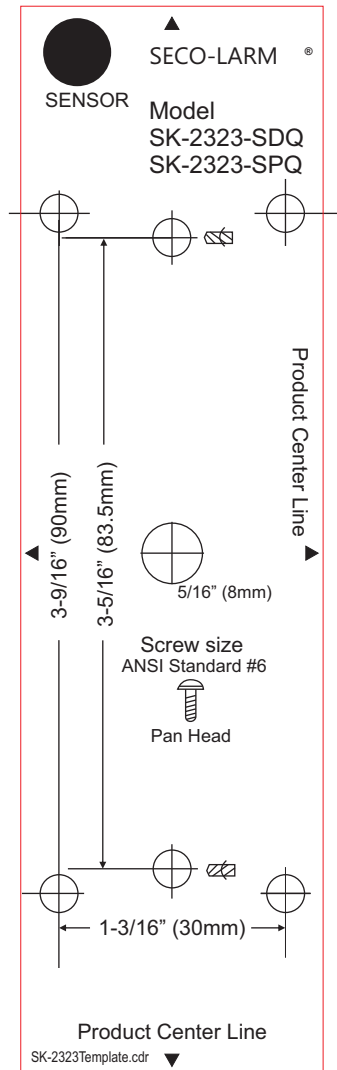

Mullion-Style Weatherproof Keypad Mounting Template

1:1