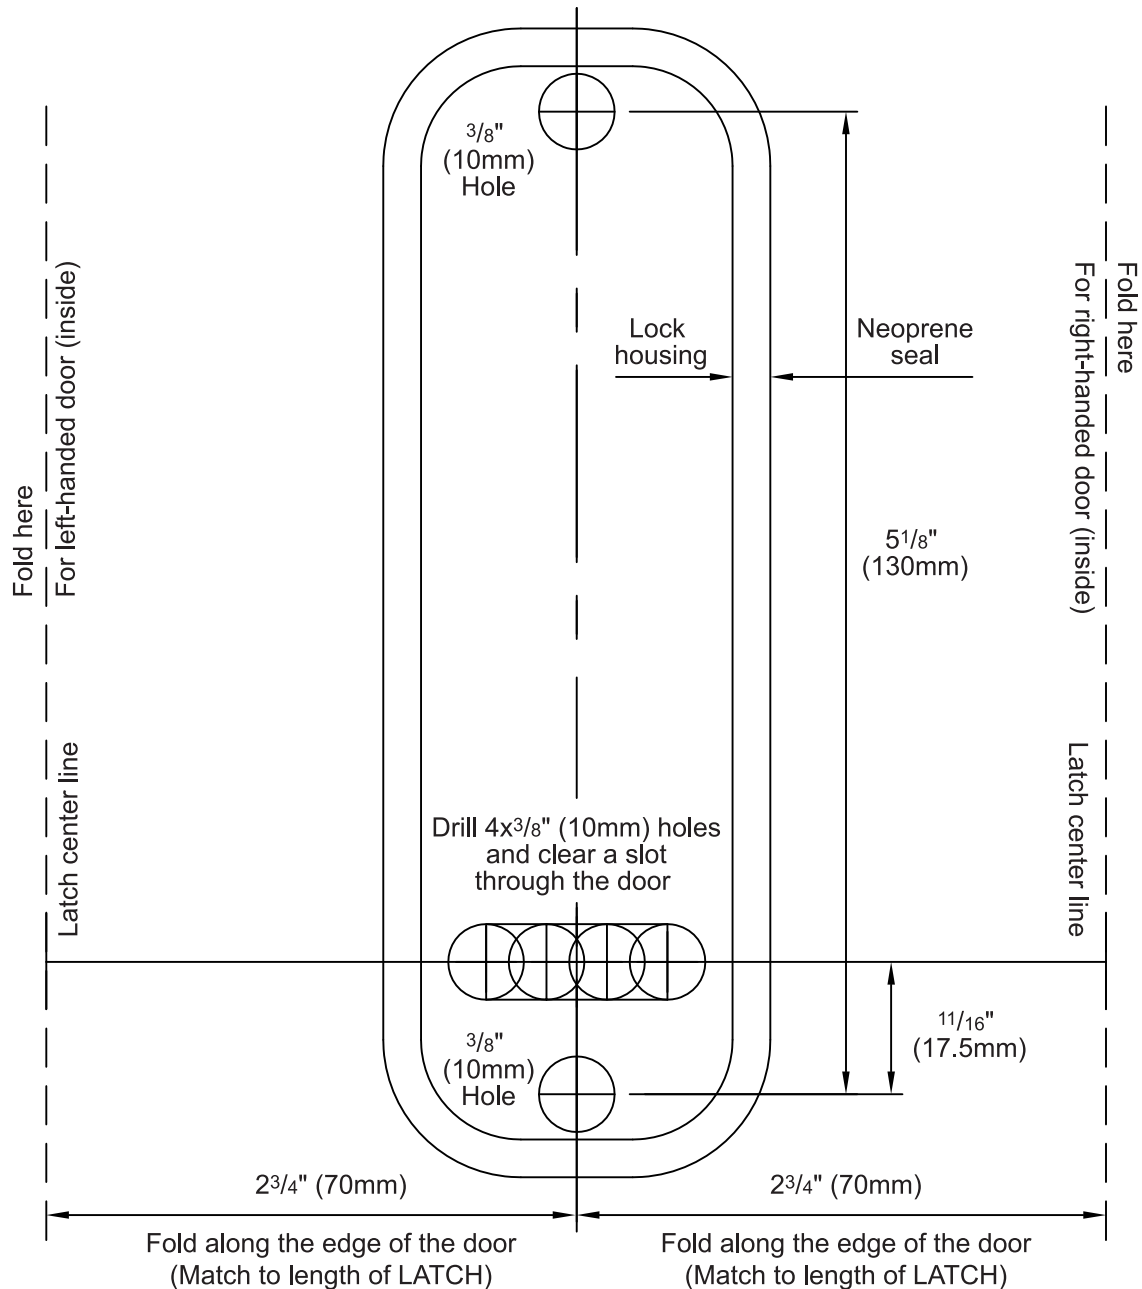

Template Mechanical Keypad Door Lock

SD-962H-8LAQ

SECO-LARM[®]
www.seco-larm.com

Do not photocopy this template as photocopiers alter dimensions.