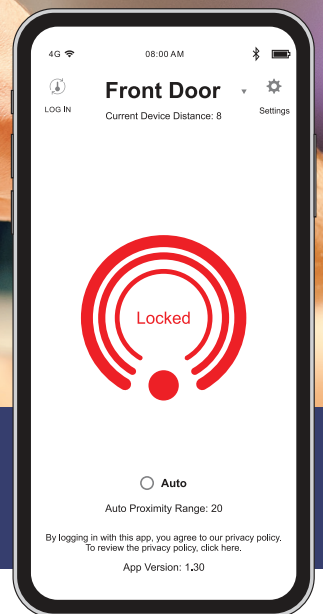

In Control

ENFORCER Bluetooth® Access Controller

Intuitive APP
Easy Control & Management

SK-B111-PQ Indoor Single-Gang Keypad with Proximity Reader

- App-based programming
- No programming codes to remember
- Multiple output modes customizable for each user
- Open door via keypad, card, or app
- Easy backup/restore/replication
- Multilingual app interface - 9 languages
- 9~25 VDC
- Built-in proximity reader

Single-Gang Keypad
with Proximity Reader
SK-B141-PQ

Proximity
Reader
PR-B1124-PQ

Mullion Keypad with
Proximity Reader
SK-B241-PQ

(800) 662-0800

(949) 261-7326

sales@seco-larm.com

www.seco-larm.com

16842 Millikan Ave. Irvine, CA 92606