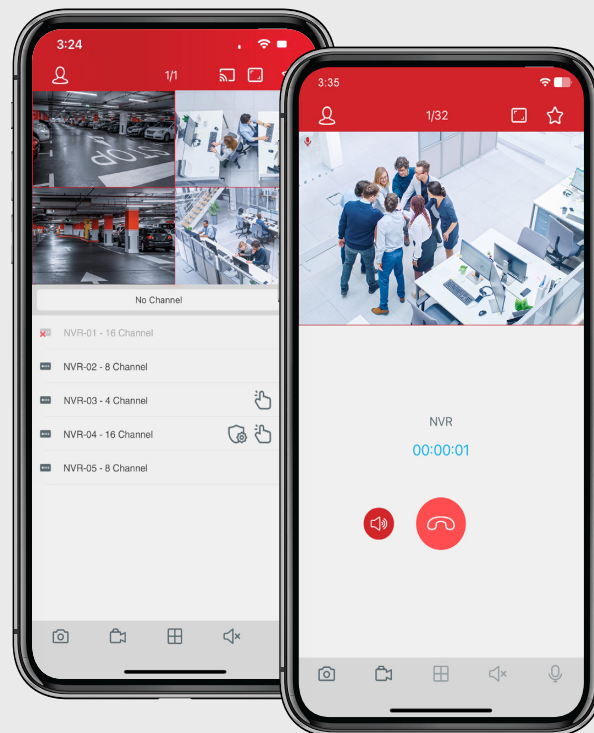

2-Way Audio
Dynamic communication

Manual Trigger
Alarm control, security at
your fingertips

Notifications
Real-time alerts

Remote Configuration
Simplified setup,
effortless customization

EASILY CONNECT TO
ENFORCER® CCTV CAMERAS & NVRs

Scan to
Download

(800) 662-0800 (949) 261-7326 sales@seco-larm.com www.seco-larm.com 16842 Millikan Ave. Irvine, CA 92606

SECO-LARM® ENFORCER® CRIMEBUSTER® CBA® SLI®

SECO-LARM®
Manufacturer of **ENFORCER®**