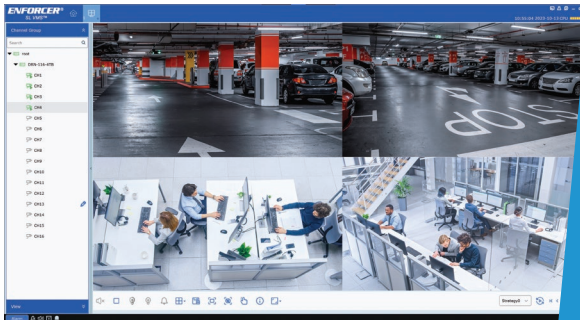

Experience the cutting-edge capabilities of AI-powered CCTV systems with our innovative SL VMS system management portal. Discover how AI revolutionizes video surveillance, enabling intelligent analytics, proactive threat detection, and enhanced security. See for yourself some of the things it can do for you.

Live View

- Real-Time Monitoring: Instantly view live camera feeds
- Multi-Camera Display: Up to 128 channels
- Custom Views: Arrange camera feeds for optimal visibility
- Remote Access: Monitor from anywhere