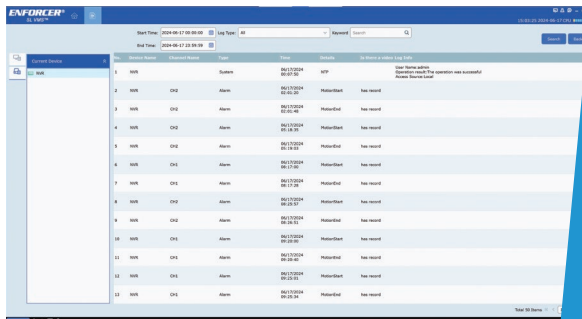

Mac Windows

Available for both Mac and Windows devices

Download from the product page at www.seco-larm.com

(800) 662-0800

(949) 261-7326

sales@seco-larm.com

www.seco-larm.com

16842 Millikan Ave. Irvine, CA 92606

SECO-LARM®

ENFORCER®

CRIMEBUSTER®

CBA®

SLI®

SECO-LARM®