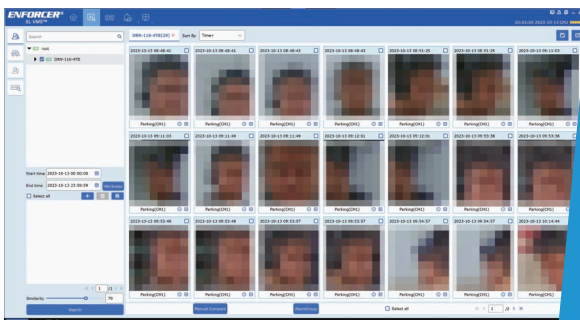

AI Search

- Facial Recognition
- License Plate recognition
- Human & Vehicle detection
- Various other filtered searches