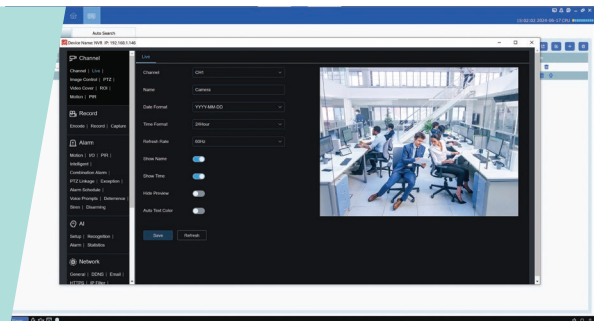

Live View

- Real-Time Monitoring: Instantly view live camera feeds
- Multi-Camera Display: Up to 128 channels
- Custom Views: Arrange camera feeds for optimal visibility
- Remote Access: Monitor from anywhere

SL VMS™

- Fast playback
- Multiple search filters
- User account access limits
- Easy P2P connection
- AI features

Data Analysis

- View statistics for multiple AI functions
- Filter the data by date and time
- Export data to Excel file

Remote Configuration

- Efficient Setup: Configure cameras remotely
- Centralized Control: Adjust settings for multiple cameras from one location
- Quick Access: Control device interfaces remotely

Log Search