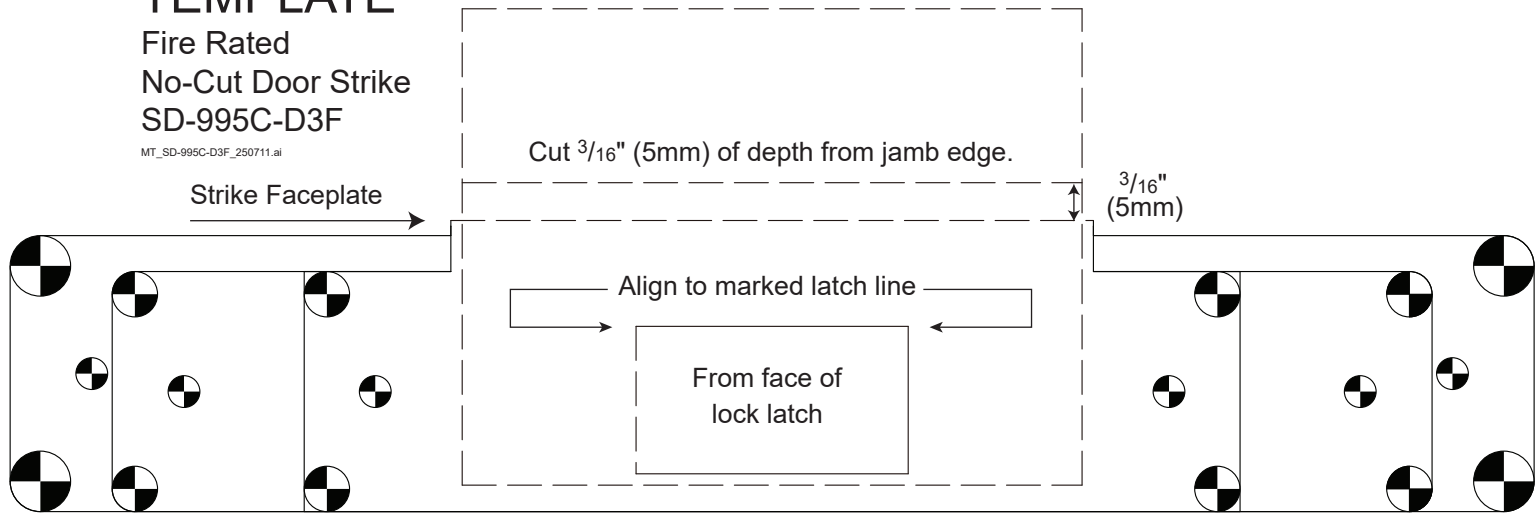

TEMPLATE

Fire Rated
No-Cut Door Strike
SD-995C-D3F

MT_SD-995C-D3F_250711.ai

SECO-LARM[®]
www.seco-larm.com

Do not photocopy this template as photocopiers may alter dimensions.

NOTE: SD-995C-D3F has no horizontal or vertical adjustments