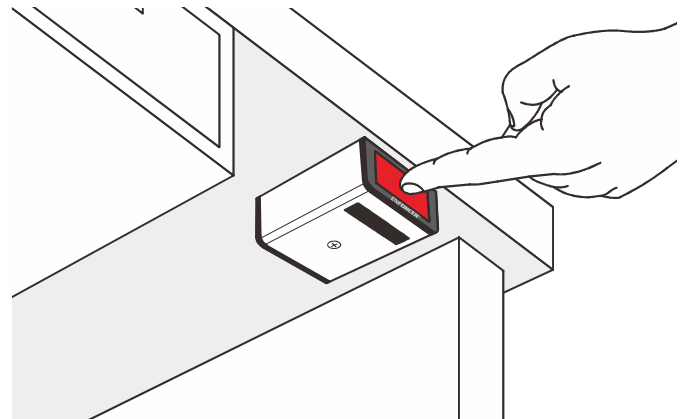

Sample Application

SECO-LARM® U.S.A., Inc.

16842 Millikan Avenue, Irvine, CA 92606

Phone: (949) 261-2999 | (800) 662-0800 Fax: (949) 261-7326

Website: www.seco-larm.com Email: sales@seco-larm.com

Copyright © 2026 SECO-LARM U.S.A., Inc. All rights reserved.
All trademarks are the property of SECO-LARM U.S.A., Inc. or their respective owners.
The SECO-LARM policy is one of continual development. For that reason, SECO-LARM reserves the right to change prices and specifications without notice. SECO-LARM is not responsible for misprints.

SECO-LARM® ENFORCER® CRIMEBUSTER® CBA® SLI®

PL_SS-079C-MK2_260319_ML.docx